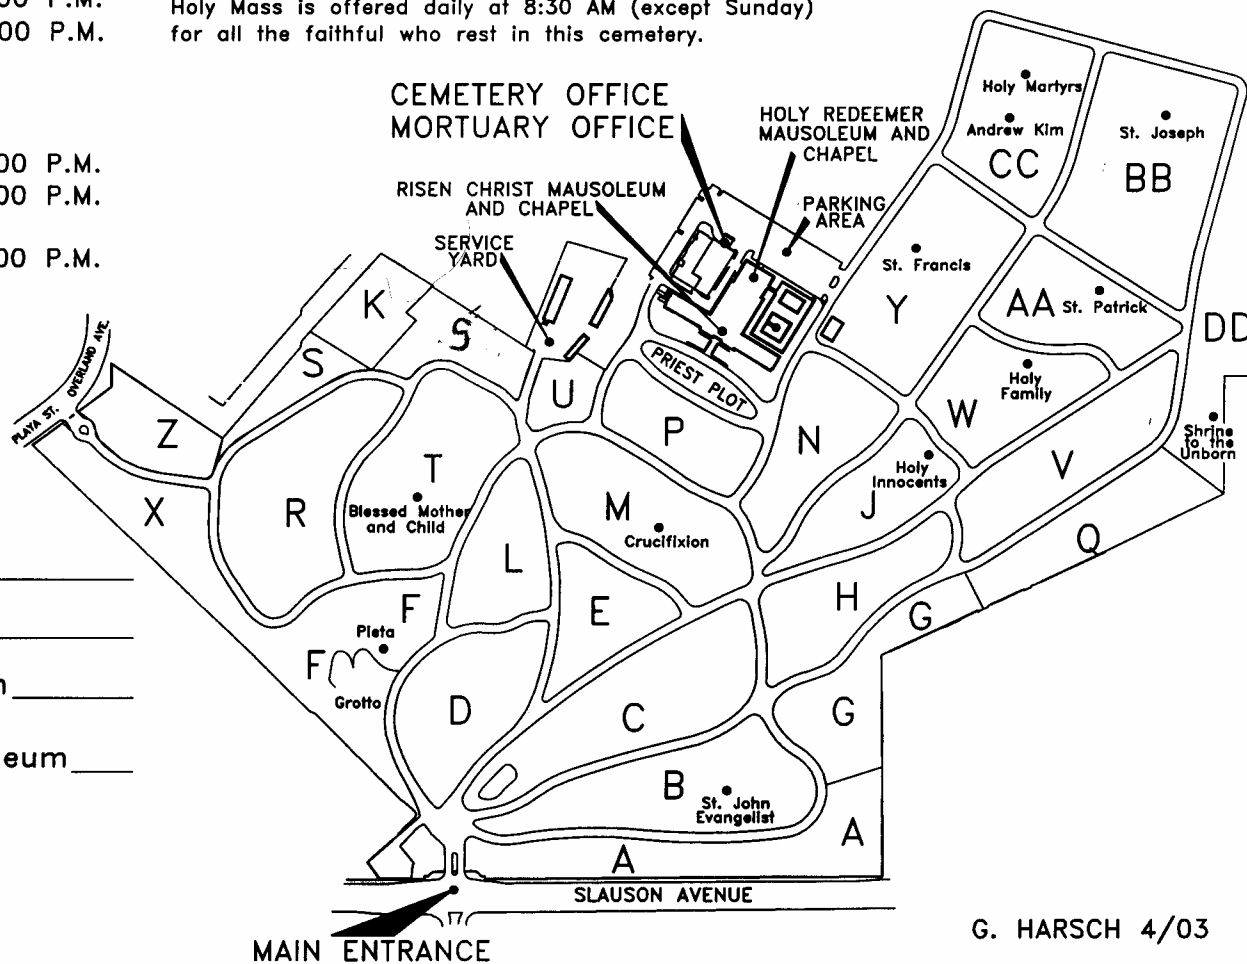

BUSINESS OFFICE:

Monday to Friday 8:00 A.M.-5:00 P.M.
Saturday 8:00 A.M.-4:00 P.M.
Sunday 10:00 A.M.-3:00 P.M.

VISITING HOURS

MAUSOLEUM: Monday to Saturday 8:00 A.M.-5:00 P.M.
Sunday or Holidays 9:00 A.M.-5:00 P.M.

CEMETERY GROUNDS: Sunday to Saturday 8:00 A.M.-5:00 P.M.

Deceased _____

Date _____

Grave _____ Tier _____ Lot _____ Section _____

Crypt _____ Block _____ Room _____ Mausoleum _____